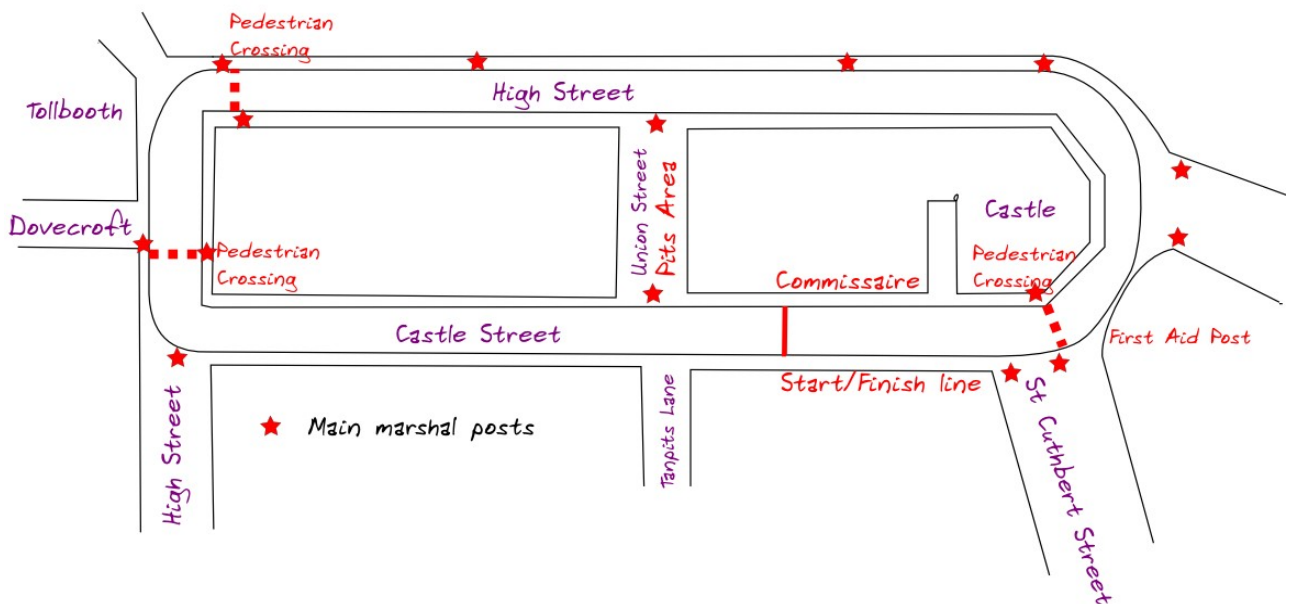

The Course

for further details contact Dougie McFern, Stewartry Wheelers, 17 Meadow View, DG7 1HF or phone 01556 504309. Entry forms from Castle Douglas Cycle Centre or at <http://www.stewartry-wheelers.org/kirkcudbright/criterium/>